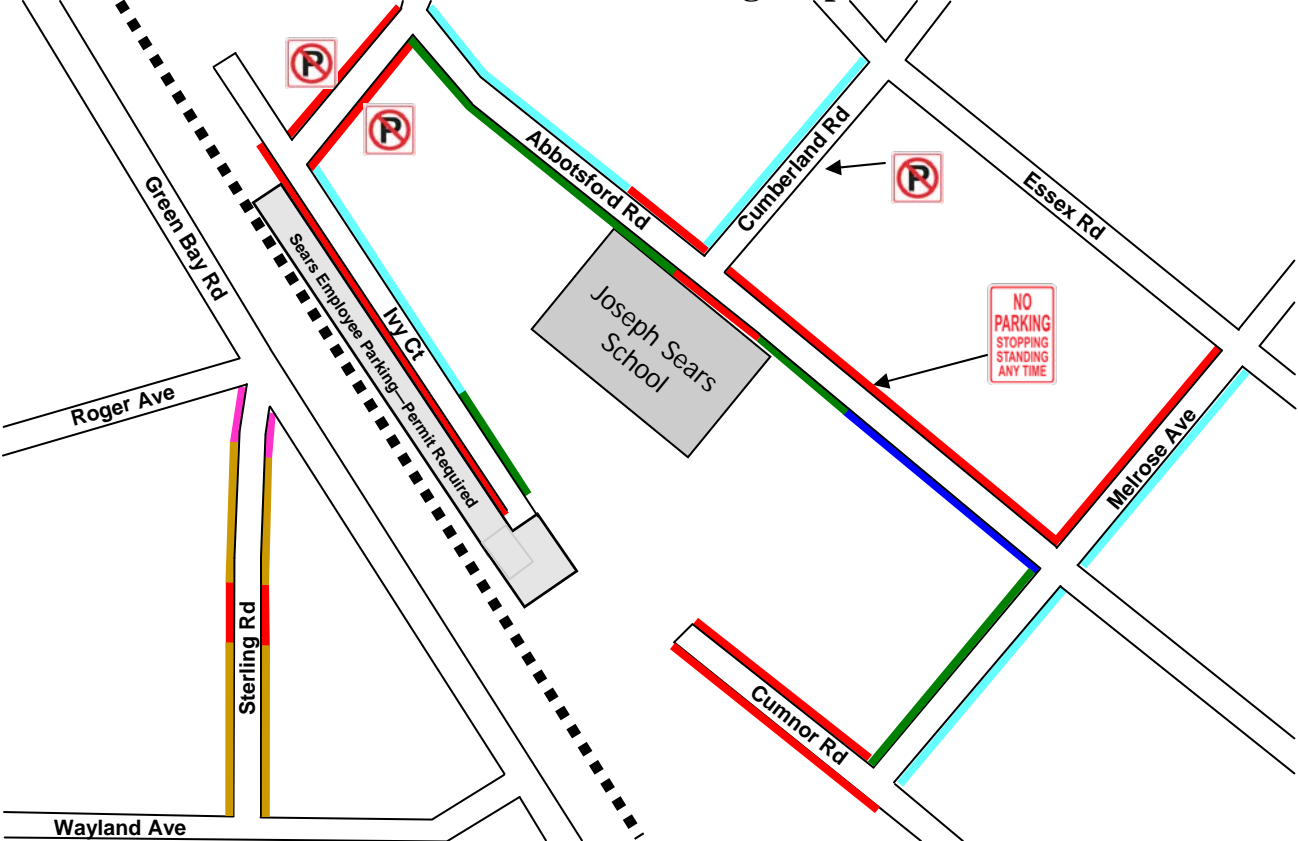

# Village of Kenilworth Joseph Sears School Area Parking Map

- Red** **No Parking, Stopping or Standing Anytime**  
It is prohibited to stop and drop off passengers or park in these zones. Parking in these zones jeopardizes the safety of the children and impedes the safe movement of traffic.
- Green** **No Parking, Loading Zone 8am-4pm school days**  
The purpose of these zones is to allow the drop-off and pick-up of passengers. Drivers must stay with the vehicle at all times. Unattended vehicles will be ticketed.
- Blue** **90 min. parking 8am-5pm school days**  
Parking for up to 90 minutes during school days. If you need to escort your child into the school, park in this zone.
- Cyan** **60 minute parking 8am-5pm school days**  
Parking for up to 60 minutes during school days. If you need to escort your child into the school, park in this zone.
- Yellow** **Resident Parking 8am-10am weekdays**  
Parking for residents displaying a valid Kenilworth Vehicle License on the windshield.
- Pink** **No parking school days 8:00am - 8:45am**  
No vehicle parking between 8:00am and 8:45am during school days